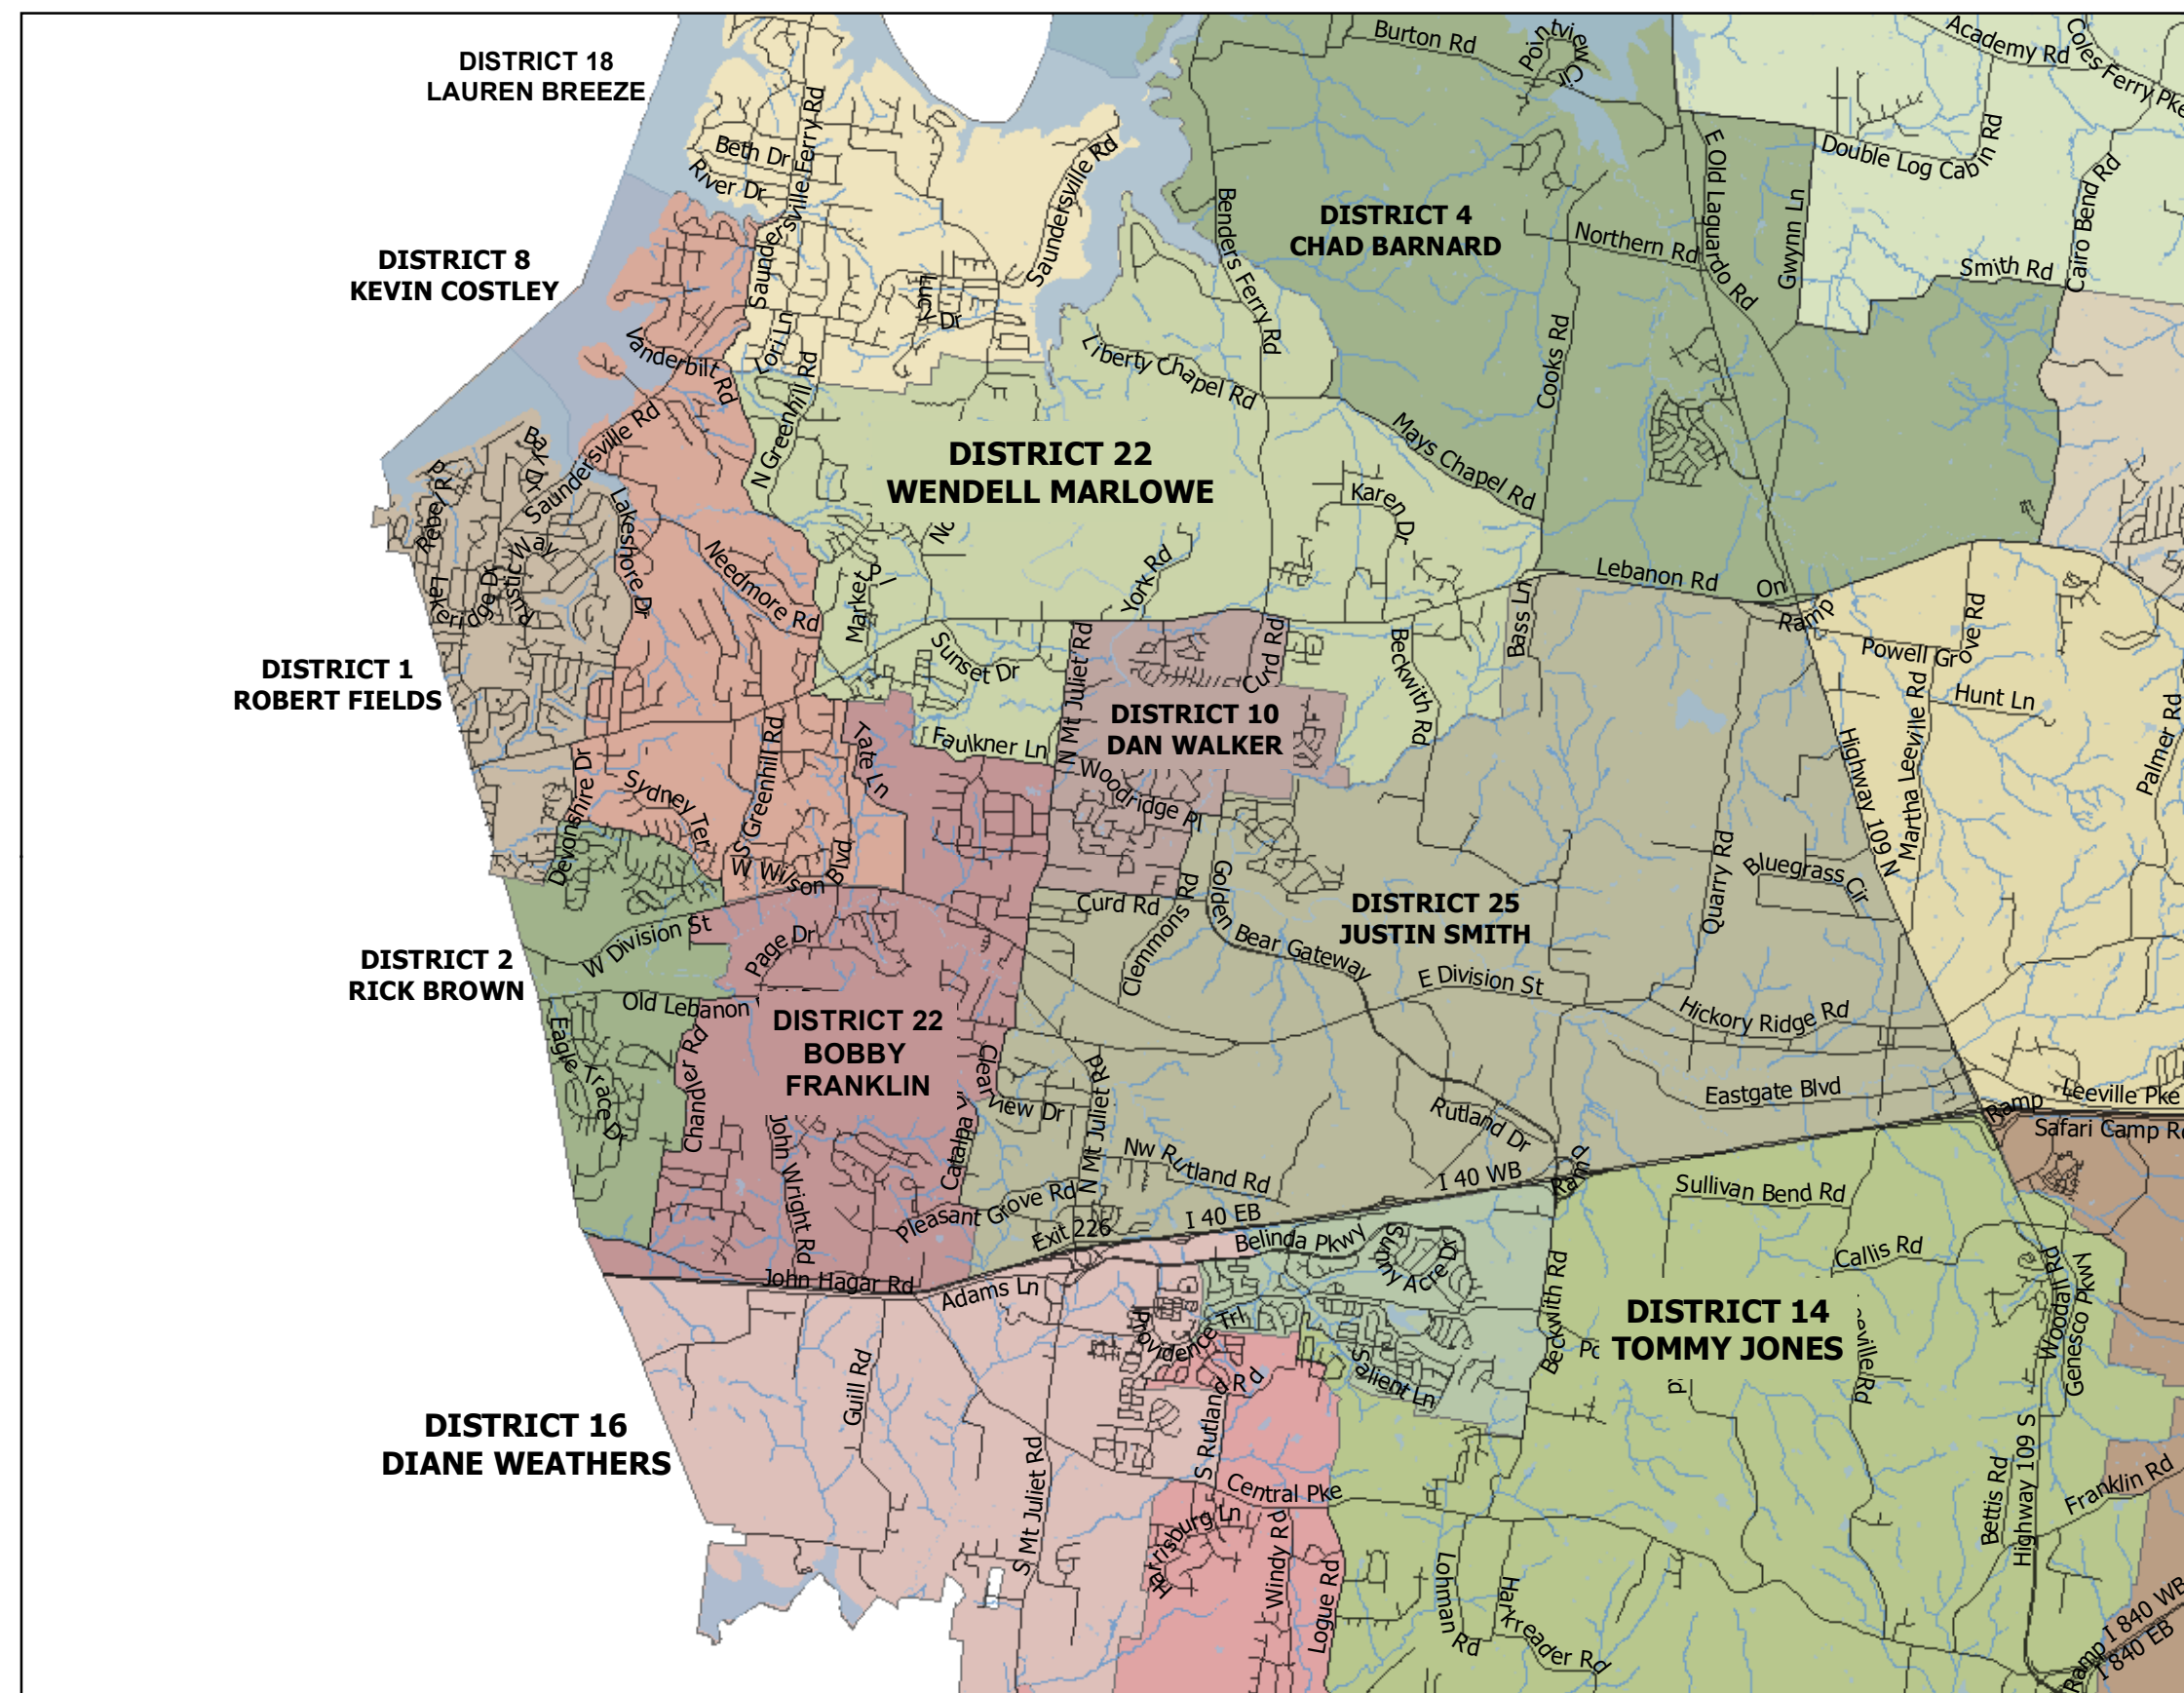

# Wilson County Commission Districts

## Based on 2020 census reapportionment

LEBANON INSET

MT. JULIET INSET

This map was created by the Wilson County Planning Office using the most current data available. It is intended for reference use only.