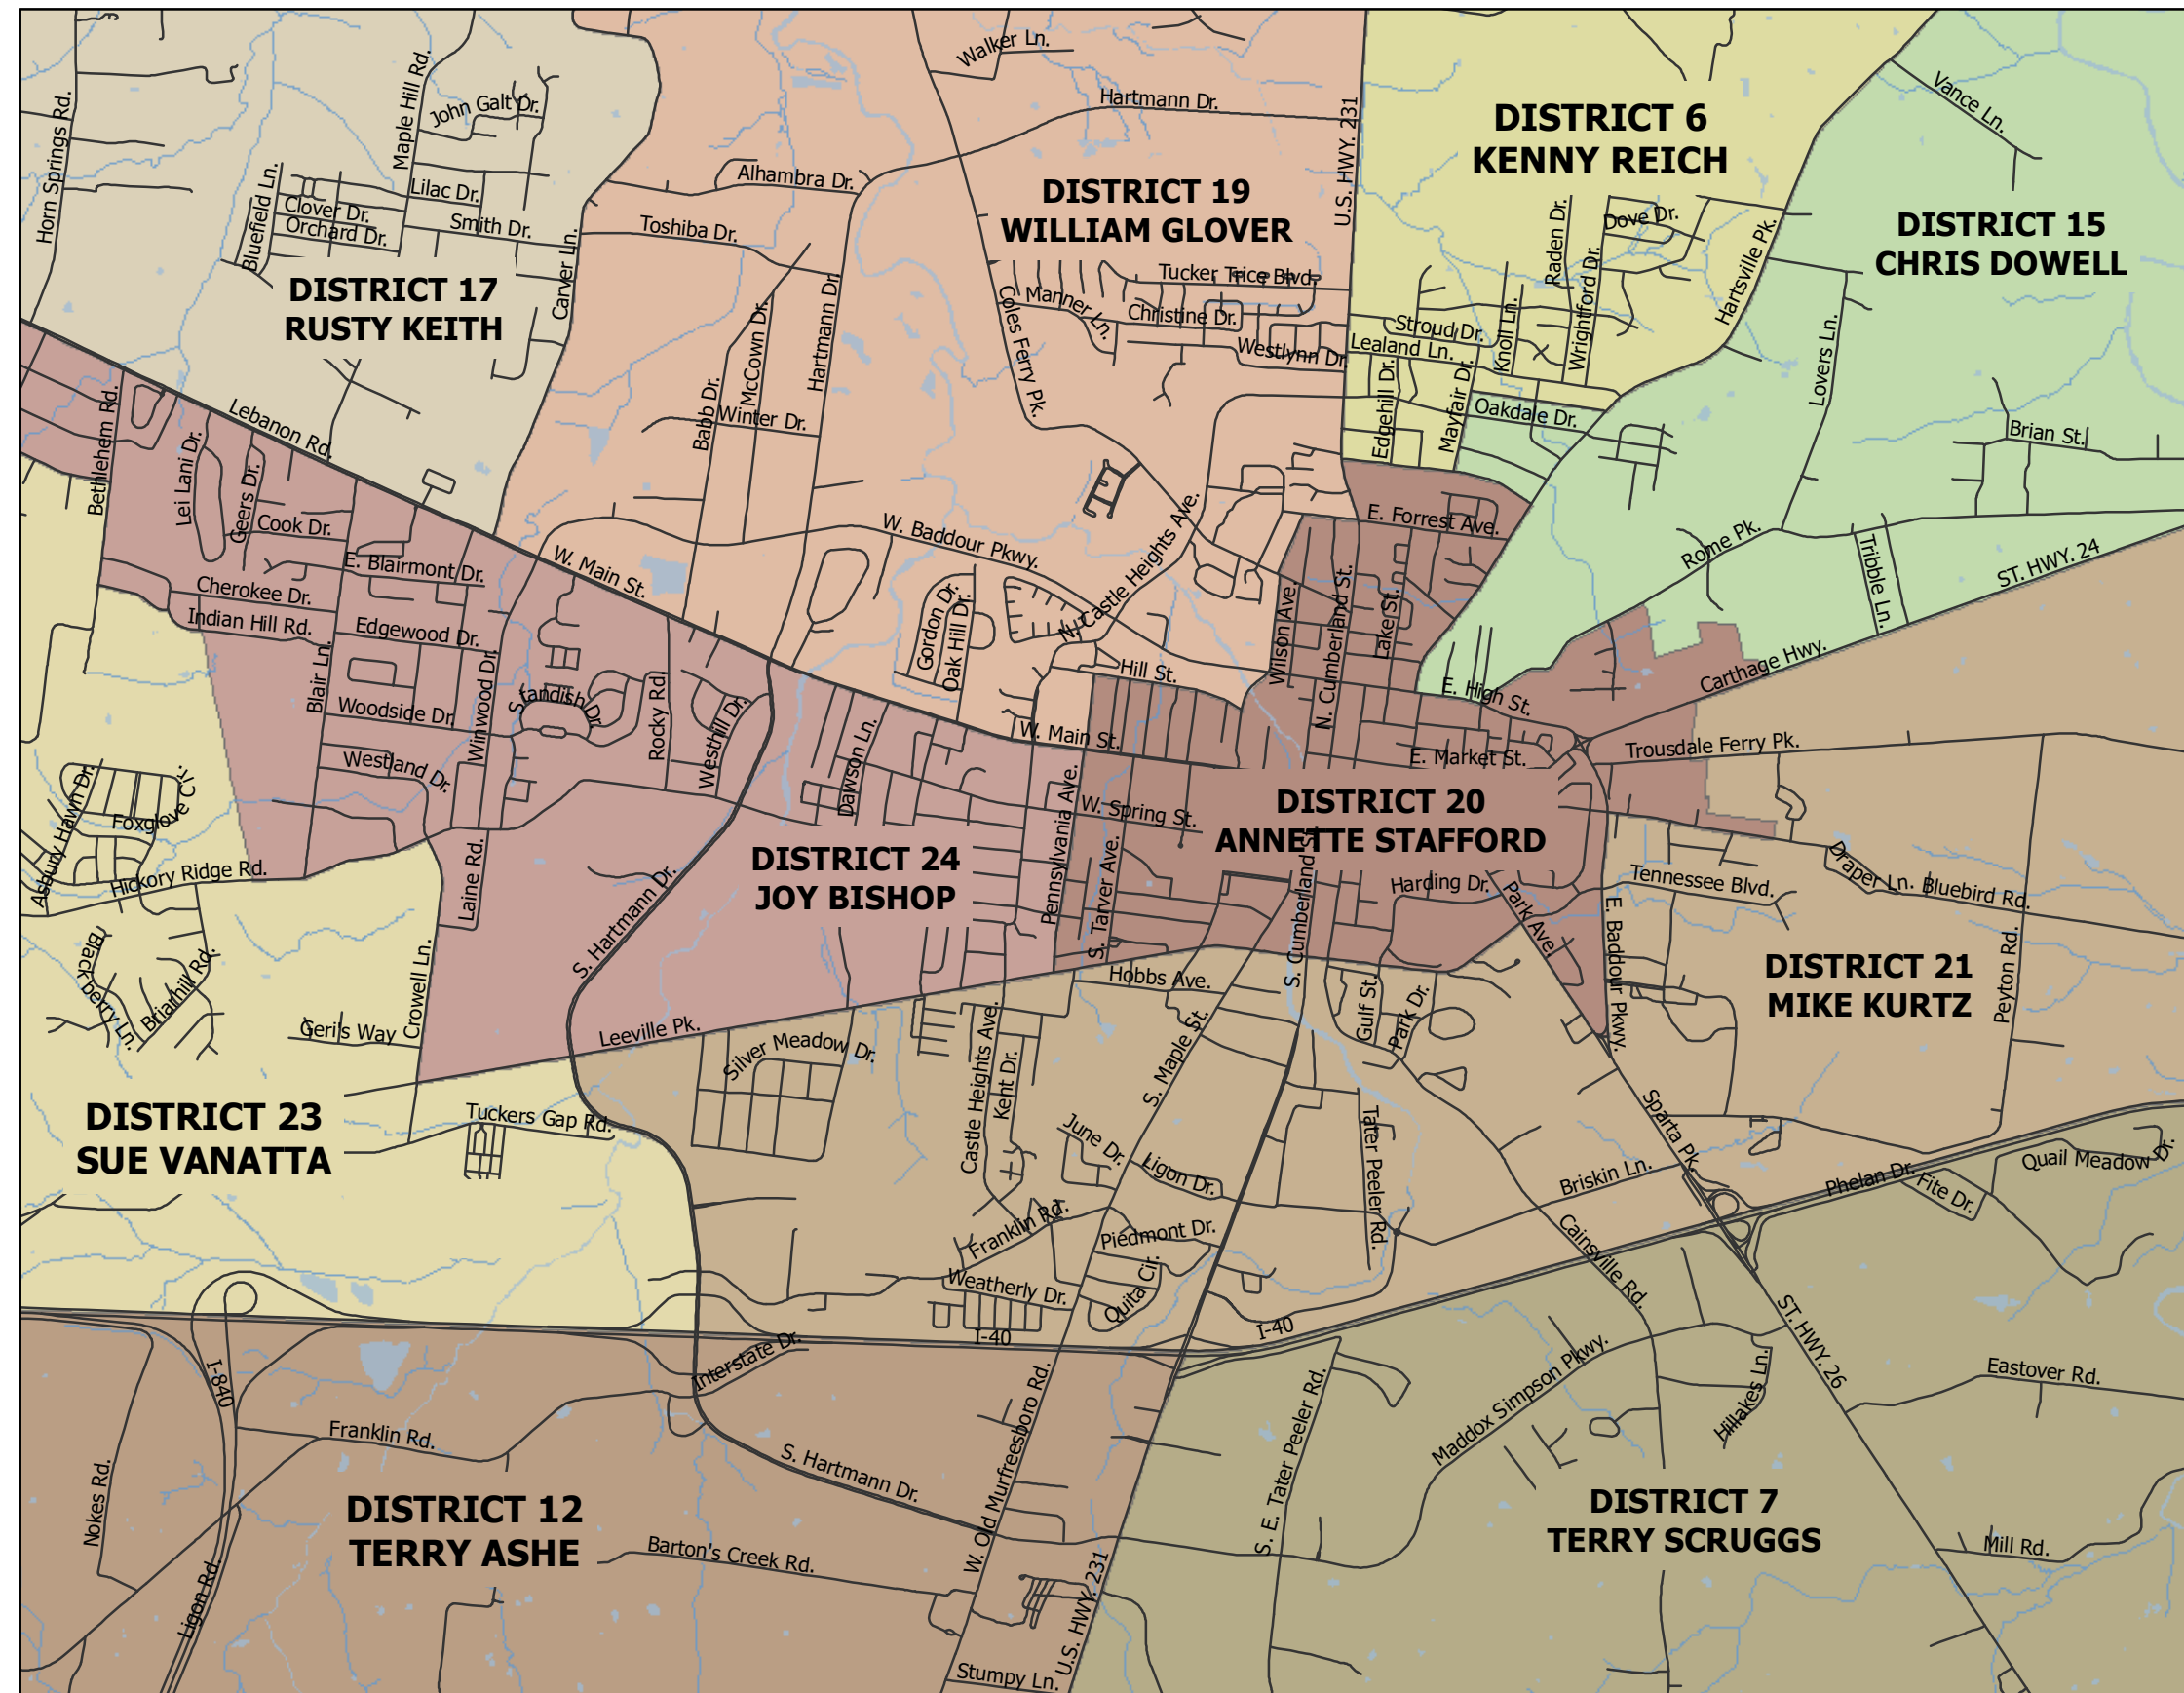

# Wilson County Commission Districts

## Based on 2020 census reapportionment

LEBANON INSET

MT. JULIET INSET

This map was created by the Wilson County Planning Office using the most current data available. It is intended for reference use only.