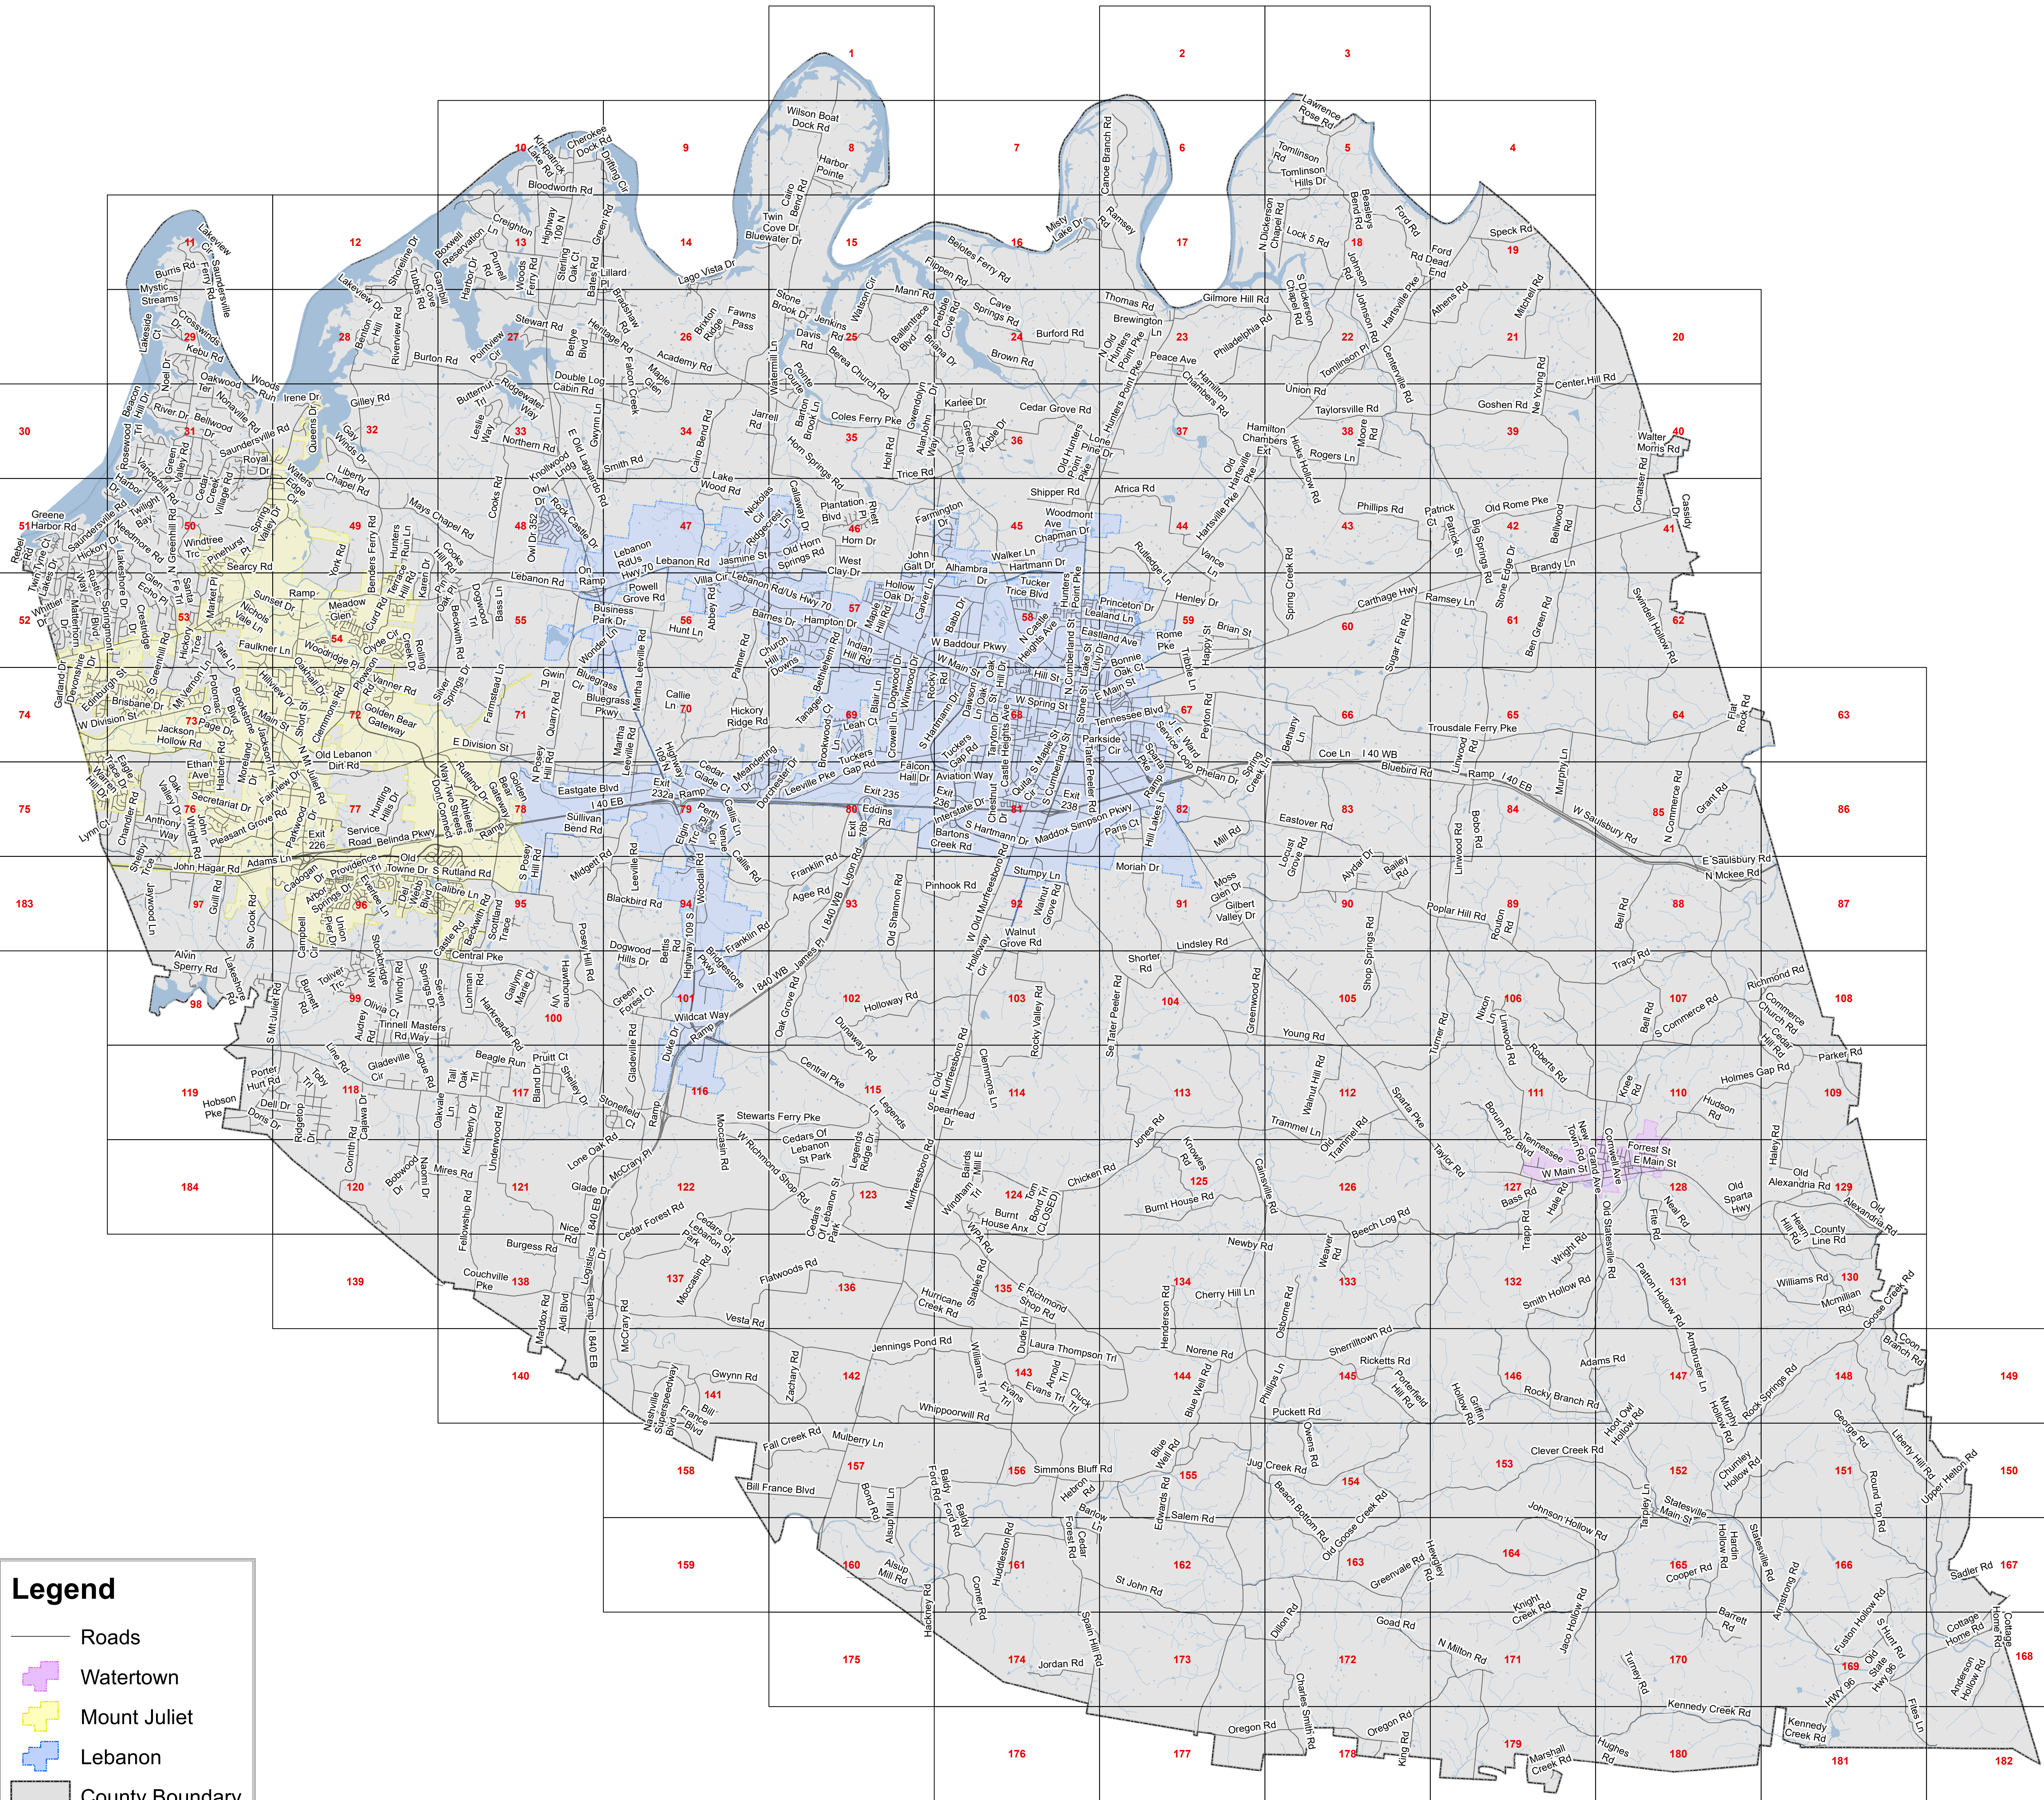

Wilson County Tax Grid

Legend

- Roads
- Watertown
- Mount Juliet
- Lebanon
- County Boundary